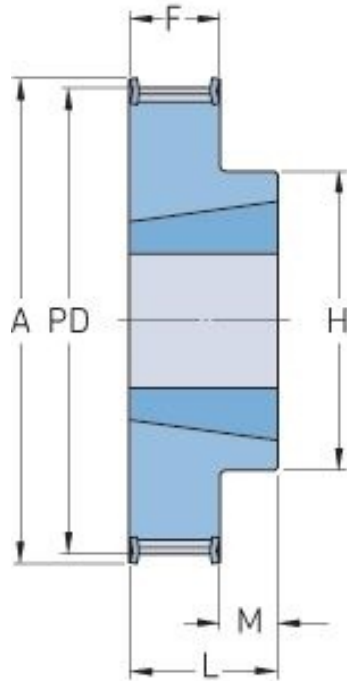

PHP 56-5M-15TB

No. of teeth	56
Pitch diameter (mm)	89.13
Outside diameter (mm)	87.99
Pulley type	3F
Bushing no.	1210
Min. bore (mm)	11
Max. bore (mm)	32
Flange A (mm)	93
H	70
F	20.5
K	-
L	25
M	4.5
Weight (kg)	0.67