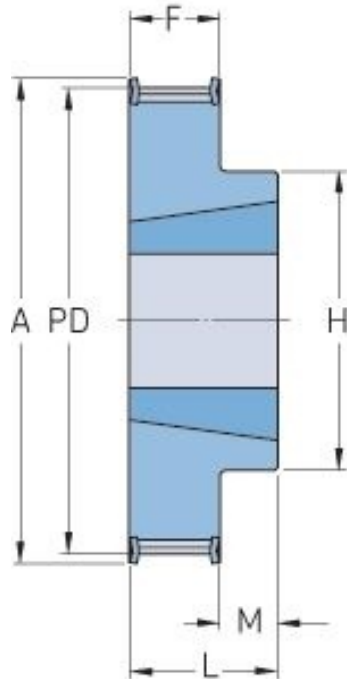

PHP 64-5M-15TB

No. of teeth	64
Pitch diameter (mm)	101.86
Outside diameter (mm)	100.72
Pulley type	3F
Bushing no.	1210
Min. bore (mm)	11
Max. bore (mm)	32
Flange A (mm)	106
H	78
F	20.5
K	-
L	25
M	4.5
Weight (kg)	0.96