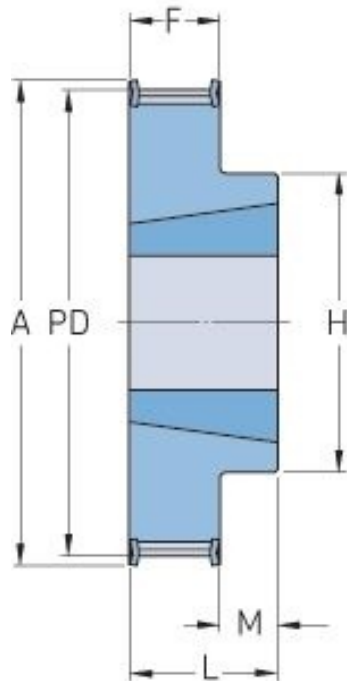

PHP 72-5M-15TB

No. of teeth	72
Pitch diameter (mm)	114.59
Outside diameter (mm)	113.45
Pulley type	3F
Bushing no.	1610
Min. bore (mm)	14
Max. bore (mm)	42
Flange A (mm)	118
H	90
F	20.5
K	-
L	25
M	4.5
Weight (kg)	1.19