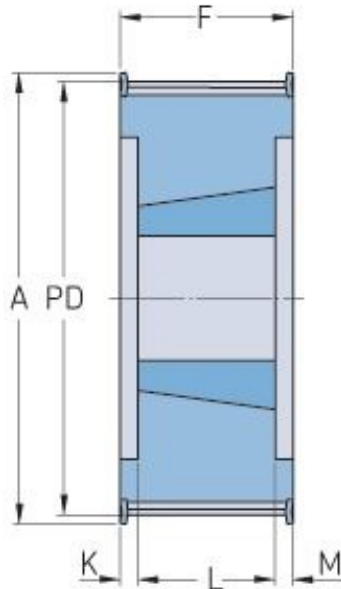

PHP 42-14M-85TB

No. of teeth	42
Pitch diameter (mm)	181.17
Outside diameter (mm)	184.37
Pulley type	6F
Bushing no.	3020
Min. bore (mm)	25
Max. bore (mm)	75
Flange A (mm)	209
H	-
F	102
K	13
L	76
M	13
Weight (kg)	9.9