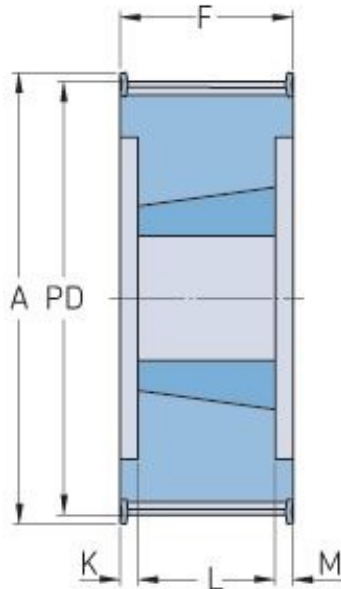

PHP 44-14M-85TB

No. of teeth	44
Pitch diameter (mm)	196.08
Outside diameter (mm)	193.28
Pulley type	6F
Bushing no.	3030
Min. bore (mm)	25
Max. bore (mm)	75
Flange A (mm)	209
H	-
F	102
K	13
L	76
M	13
Weight (kg)	11.8