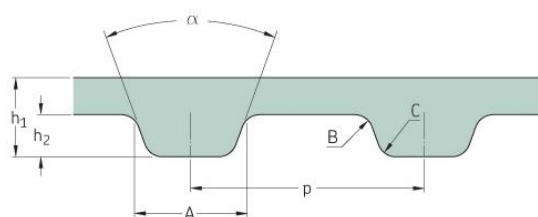

# PHG 1992-MXL-025

No. of teeth	249
Pitch length (in)	19.92
Pitch length (mm)	505.97
h1 = Height (mm)	1.14
h = Height (in)	0.04
Width (mm)	6.35
Width (in)	0.25