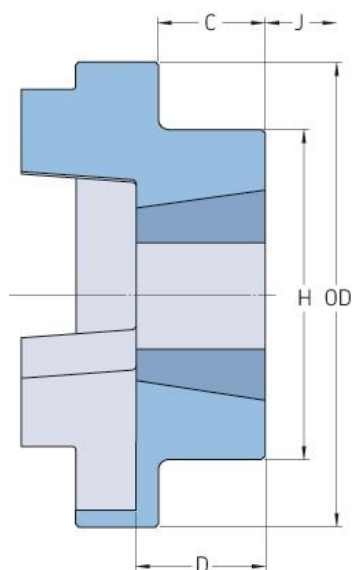

PHE FRC150HTB

Size	150
Bushing no.	2012
Nominal torque (Nm)	600
Max torque (Nm)	1500
Weight (kg)	3.5
OD (mm)	150
C (mm)	23.5
H (mm)	115
D (mm)	33.5

® SKF is a registered trademark of the SKF Group

© SKF Group 2012