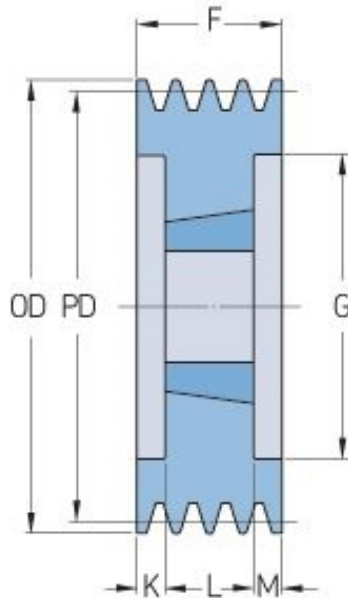

# PHP 4SPB106TB

Pitch diameter (mm)	106
Outside diameter (mm)	113
Pulley type	3
Bushing no.	1610
Min. bore (mm)	14
Max. bore (mm)	42
F (mm)	82
G (mm)	65
K (mm)	29
L (mm)	25
M (mm)	29
H (mm)	-
Weight (kg)	2.3