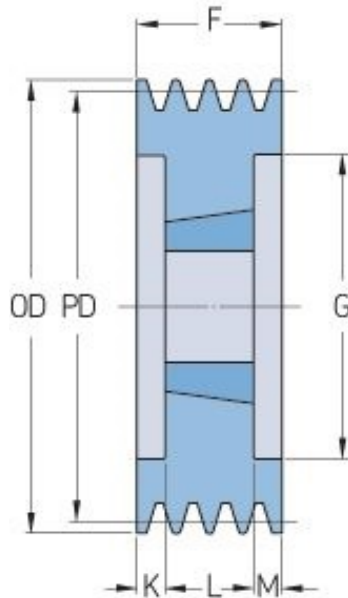

# PHP 6SPB132TB

Pitch diameter (mm)	132
Outside diameter (mm)	139
Pulley type	3
Bushing no.	2012
Min. bore (mm)	14
Max. bore (mm)	50
F (mm)	120
G (mm)	90
K (mm)	44
L (mm)	32
M (mm)	44
H (mm)	-
Weight (kg)	4.5