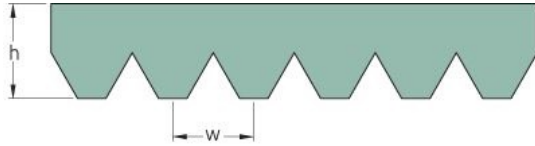

PHG 6PK1830

No. of ribs	6
Effective length (mm)	1830
Effective length (in)	72
h = Height (mm)	5.5
h = Height (in)	0.22
Width (mm)	21.3
Width (in)	0.84
w = Distance between teeth (mm)	3.5
w = Distance between teeth (in)	0.14