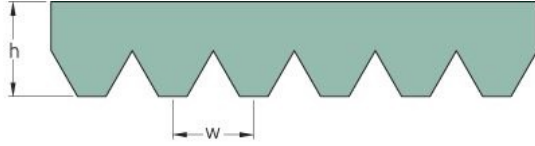

PHG 8PK1830

No. of ribs	8
Effective length (mm)	1830
Effective length (in)	72
h = Height (mm)	5.5
h = Height (in)	0.22
Width (mm)	28.4
Width (in)	1.12
w = Distance between teeth (mm)	3.5
w = Distance between teeth (in)	0.14