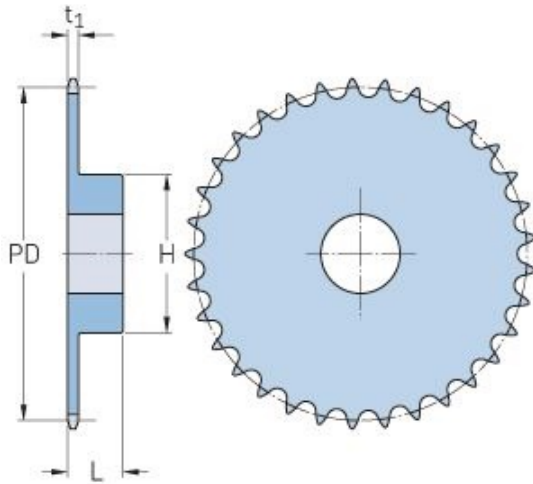

PHS 140-1BH18

Pitch P (in)	1.75
No. of teeth	18
Diameter (in)	10.98
Min. bore (in)	1.5
Max. bore (in)	4.25
Hub H (in)	6.25
Hub L (in)	2.5
Weight (lbs)	-