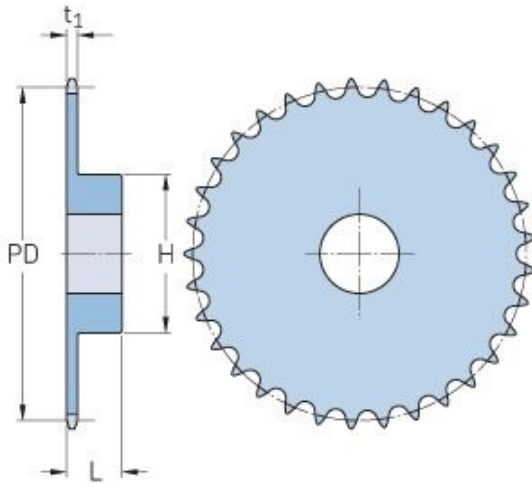

PHS 06B-1BH14

Pitch P (mm)	9.52
Pitch P (in)	0.37
No. of teeth	14
Pitch diameter (mm)	42.8
Pitch diameter (in)	1.69
Min. bore (mm)	10
Min. bore (in)	0.39
Max. bore (mm)	15
Max. bore (in)	0.59
Hub H (mm)	31
Hub H (in)	1.22
Hub L (mm)	25
Hub L (in)	0.98
Weight (kg)	0.15
Weight (lbs)	0.33