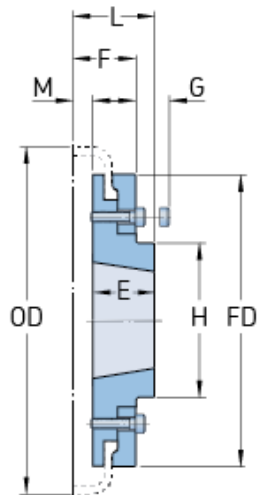

# PHE F100FTBFLG

|                       |       |
|-----------------------|-------|
| Size                  | 100   |
| Bushing no.           | 3020  |
| Nominal torque (Nm)   | -     |
| Nominal torque (lbft) | -     |
| Max torque (Nm)       | -     |
| Max torque (lbft)     | -     |
| Max speed (r/min)     | -     |
| Min. bore (mm)        | 25    |
| Min. bore (in)        | 0.98  |
| Max. bore (mm)        | 75    |
| Max. bore (in)        | 2.95  |
| Weight (kg)           | 9.9   |
| Weight (lbs)          | 21.83 |
| E (mm)                | 51    |
| E (in)                | 2.01  |