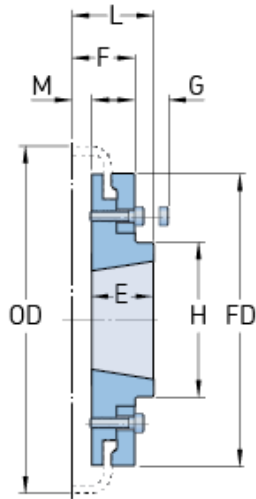

PHE F100HTBFLG

Size	100
Bushing no.	2517
Min. bore (mm)	16
Min. bore (in)	0.63
Max. bore (mm)	60
Max. bore (in)	2.36
Weight (kg)	9.4
Weight (lbs)	20.72
E (mm)	45
E (in)	1.77