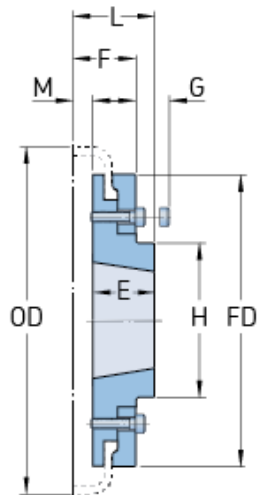

PHE F120FTBFLG

Size	120
Bushing no.	3525
Nominal torque (Nm)	-
Nominal torque (lbft)	-
Max torque (Nm)	-
Max torque (lbft)	-
Max speed (r/min)	-
Min. bore (mm)	35
Min. bore (in)	1.38
Max. bore (mm)	100
Max. bore (in)	3.94
Weight (kg)	0.137
Weight (lbs)	0.3
E (mm)	65
E (in)	2.56