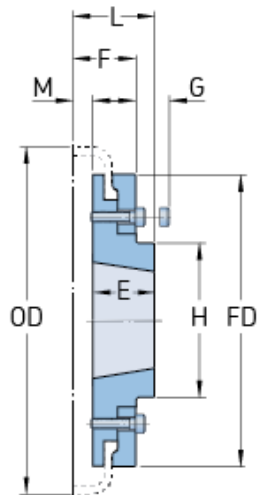

PHE F140FTBFLG

Size	140
Bushing no.	3525
Nominal torque (Nm)	-
Nominal torque (lbft)	-
Max torque (Nm)	-
Max torque (lbft)	-
Max speed (r/min)	-
Min. bore (mm)	35
Min. bore (in)	1.38
Max. bore (mm)	100
Max. bore (in)	3.94
Weight (kg)	0.255
Weight (lbs)	0.56
E (mm)	65
E (in)	2.56