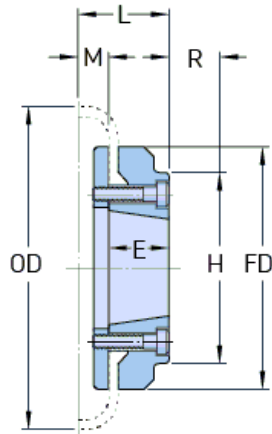

# PHE F60FTBFLG

Size	60
Bushing no.	1610
Nominal torque (Nm)	-
Nominal torque (lbft)	-
Max torque (Nm)	-
Max torque (lbft)	-
Max speed (r/min)	-
Min. bore (mm)	14
Min. bore (in)	0.55
Max. bore (mm)	42
Max. bore (in)	1.65
Weight (kg)	0.00052
Weight (lbs)	0
E (mm)	25
E (in)	0.98