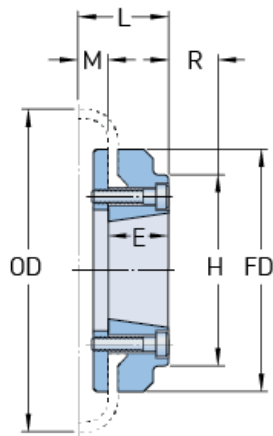

PHE F60HTBFLG

Size	60
Bushing no.	1610
Min. bore (mm)	14
Min. bore (in)	0.55
Max. bore (mm)	42
Max. bore (in)	1.65
Weight (kg)	2
Weight (lbs)	4.41
E (mm)	25
E (in)	0.98