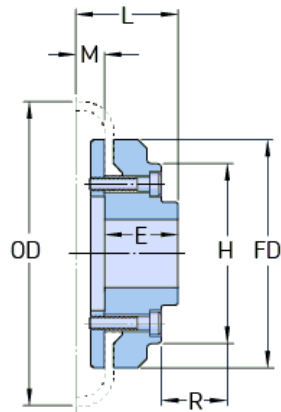

PHE F60RSBFLG

Size	60
Min. bore (mm)	16
Min. bore (in)	0.63
Max. bore (mm)	45
Max. bore (in)	1.77
Weight (kg)	2
Weight (lbs)	4.41
E (mm)	38
E (in)	1.5