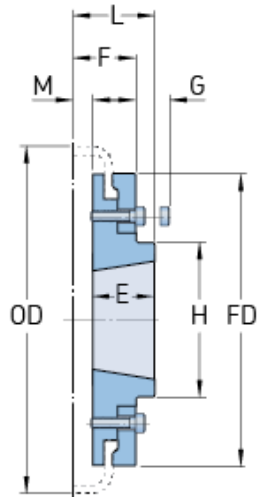

PHE F70HTBFLG

Size	70
Bushing no.	1610
Min. bore (mm)	14
Min. bore (in)	0.55
Max. bore (mm)	42
Max. bore (in)	1.65
Weight (kg)	3
Weight (lbs)	6.61
E (mm)	25
E (in)	0.98