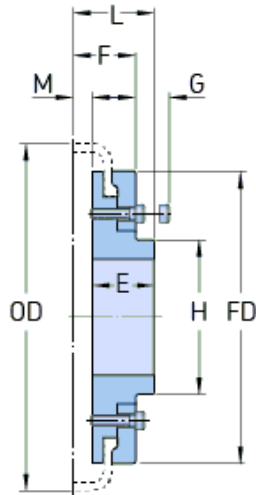

PHE F70RSBFLG

Size	70
Min. bore (mm)	17
Min. bore (in)	0.67
Max. bore (mm)	60
Max. bore (in)	2.36
Weight (kg)	3.1
Weight (lbs)	6.83
E (mm)	35
E (in)	1.38