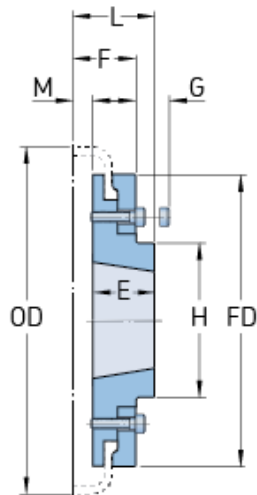

PHE F90FTBFLG

Size	90
Bushing no.	2517
Nominal torque (Nm)	-
Nominal torque (lbft)	-
Max torque (Nm)	-
Max torque (lbft)	-
Max speed (r/min)	-
Min. bore (mm)	16
Min. bore (in)	0.63
Max. bore (mm)	60
Max. bore (in)	2.36
Weight (kg)	0.031
Weight (lbs)	0.07
E (mm)	45
E (in)	1.77