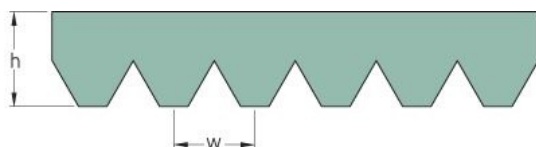

PHG 4PJ1370

No. of ribs	4
Effective length (mm)	1370
Effective length (in)	53.9
h = Height (mm)	3.5
h = Height (in)	0.14
Width (mm)	9.4
Width (in)	0.37
w = Distance between teeth (mm)	2.3
w = Distance between teeth (in)	0.09