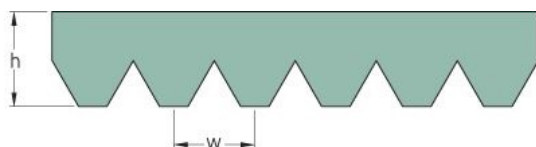

PHG 4PJ2155

No. of ribs	4
Effective length (mm)	2155
Effective length (in)	84.8
h = Height (mm)	3.5
h = Height (in)	0.14
Width (mm)	9.4
Width (in)	0.37
w = Distance between teeth (mm)	2.3
w = Distance between teeth (in)	0.09