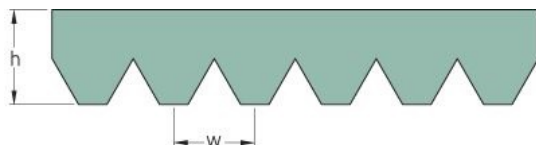

PHG 10PH1475

No. of ribs	10
Effective length (mm)	1475
Effective length (in)	58.1
h = Height (mm)	2.5
Width (mm)	16
w = Distance between teeth (mm)	1.6