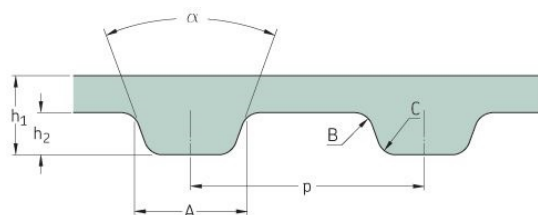

PHG 9096-MXL-025

No. of teeth	1137
Pitch length (in)	90.96
Pitch length (mm)	2310.38
h1 = Height (mm)	1.14
h = Height (in)	0.04
Width (mm)	6.35
Width (in)	0.25