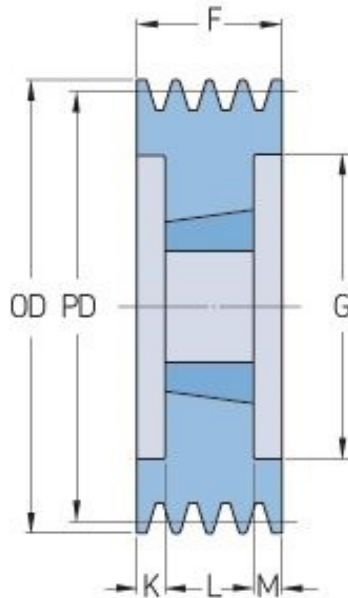

# PHP 10SPC224TB

Pitch diameter (mm)	224
Outside diameter (mm)	233.6
Pulley type	3
Bushing no.	4040
Min. bore (mm)	40
Max. bore (mm)	100
F (mm)	264
G (mm)	168
K (mm)	81
L (mm)	102
M (mm)	-
H (mm)	-
Weight (kg)	28