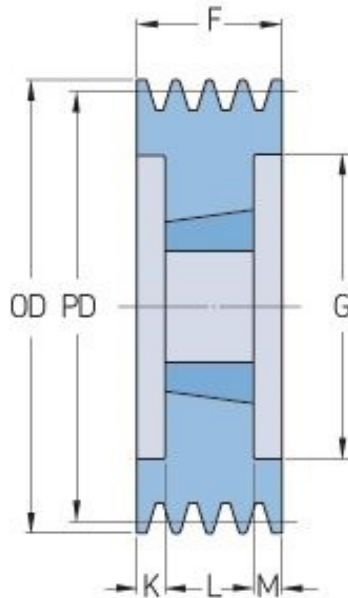

# PHP 10SPC236TB

Pitch diameter (mm)	236
Outside diameter (mm)	245.6
Pulley type	3
Bushing no.	4040
Min. bore (mm)	40
Max. bore (mm)	100
F (mm)	264
G (mm)	180
K (mm)	81
L (mm)	102
M (mm)	81
H (mm)	-
Weight (kg)	30.9