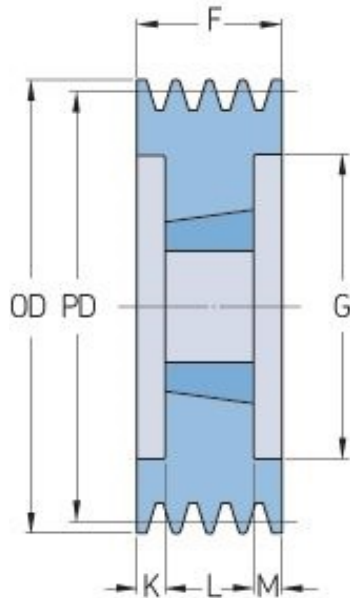

PHP 10SPC250TB

Pitch diameter (mm)	250
Outside diameter (mm)	259.6
Pulley type	3
Bushing no.	4040
Min. bore (mm)	40
Max. bore (mm)	100
F (mm)	264
G (mm)	196
K (mm)	81
L (mm)	102
M (mm)	81
H (mm)	-
Weight (kg)	35