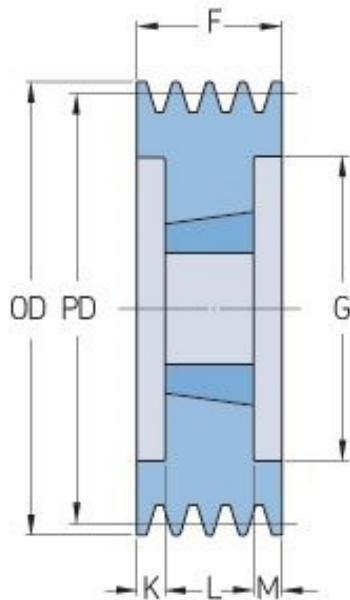

PHP 10SPC335TB

Pitch diameter (mm)	335
Outside diameter (mm)	344.6
Pulley type	3
Bushing no.	4545
Min. bore (mm)	55
Max. bore (mm)	110
F (mm)	264
G (mm)	279
K (mm)	75
L (mm)	114
M (mm)	75
H (mm)	-
Weight (kg)	51