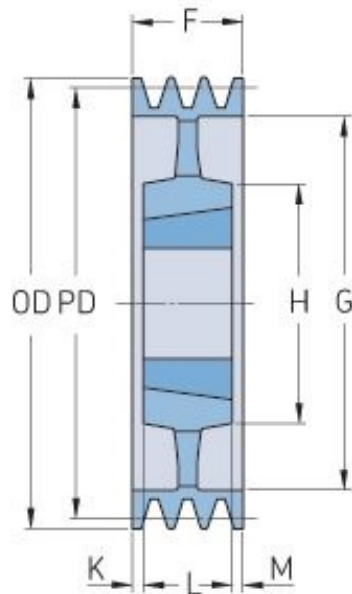

# PHP 10SPC560TB

Pitch diameter (mm)	560
Outside diameter (mm)	569.6
Pulley type	5
Bushing no.	5050
Min. bore (mm)	70
Max. bore (mm)	125
F (mm)	264
G (mm)	504
K (mm)	68.5
L (mm)	127
M (mm)	68.5
H (mm)	245
Weight (kg)	94.7