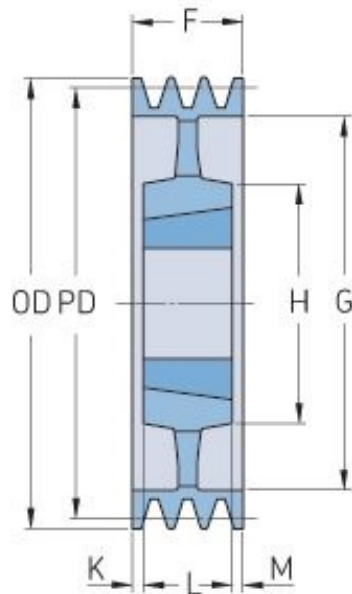

# PHP 10SPC630TB

Pitch diameter (mm)	630
Outside diameter (mm)	639.6
Pulley type	5
Bushing no.	5050
Min. bore (mm)	70
Max. bore (mm)	125
F (mm)	264
G (mm)	574
K (mm)	68.5
L (mm)	127
M (mm)	68.5
H (mm)	245
Weight (kg)	113.2