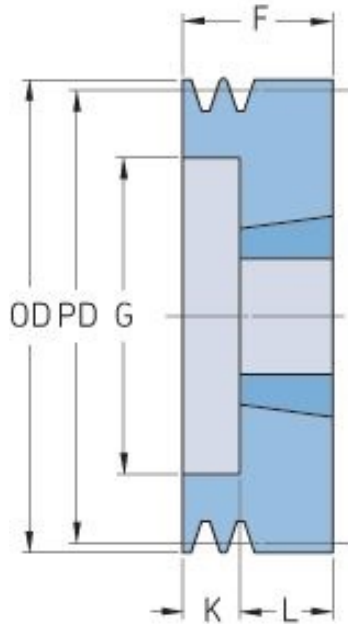

PHP 1SPZ50TB

Pitch diameter (mm)	50
Outside diameter (mm)	54
Pulley type	9
Bushing no.	1008
Min. bore (mm)	9
Max. bore (mm)	25
F (mm)	37
G (mm)	28
K (mm)	12
L (mm)	22
M (mm)	-
H (mm)	-
Weight (kg)	0.3