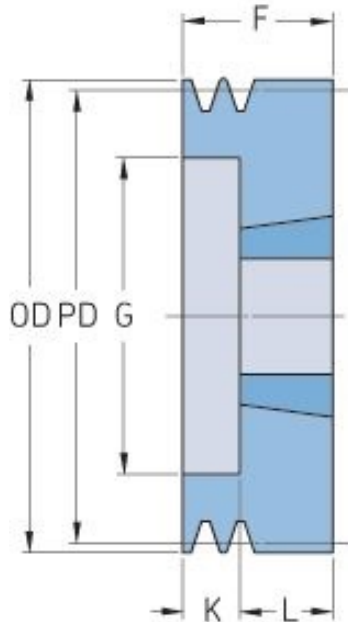

PHP 1SPZ56TB

Pitch diameter (mm)	56
Outside diameter (mm)	60
Pulley type	9
Bushing no.	1008
Min. bore (mm)	9
Max. bore (mm)	25
F (mm)	37
G (mm)	23
K (mm)	12
L (mm)	22
M (mm)	-
H (mm)	-
Weight (kg)	0.5