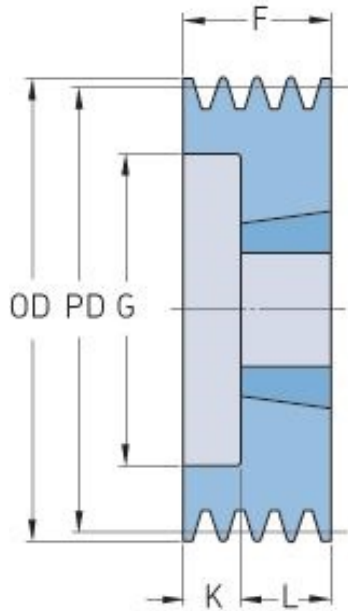

PHP 2SPZ63TB

Pitch diameter (mm)	63
Outside diameter (mm)	67
Pulley type	6
Bushing no.	1108
Min. bore (mm)	9
Max. bore (mm)	28
F (mm)	28
G (mm)	40
K (mm)	6
L (mm)	22
M (mm)	-
H (mm)	-
Weight (kg)	0.3