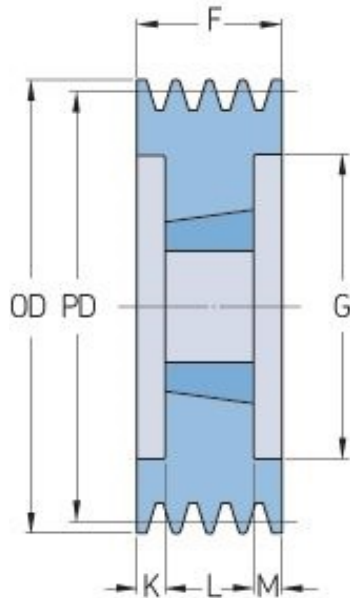

PHP 8SPC200TB

Pitch diameter (mm)	200
Outside diameter (mm)	209.6
Pulley type	3
Bushing no.	3535
Min. bore (mm)	35
Max. bore (mm)	90
F (mm)	213
G (mm)	148
K (mm)	62
L (mm)	89
M (mm)	62
H (mm)	-
Weight (kg)	20