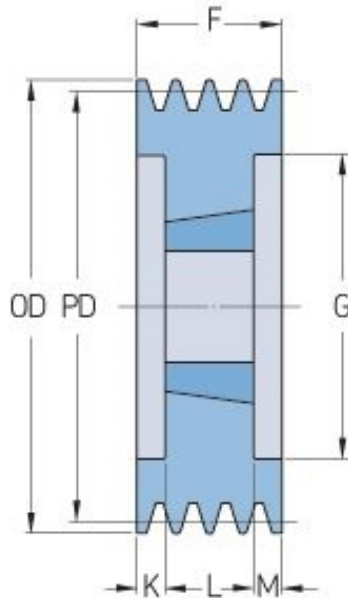

PHP 8SPC224TB

Pitch diameter (mm)	224
Outside diameter (mm)	233.6
Pulley type	3
Bushing no.	3535
Min. bore (mm)	35
Max. bore (mm)	90
F (mm)	213
G (mm)	170
K (mm)	62
L (mm)	89
M (mm)	62
H (mm)	-
Weight (kg)	22.9