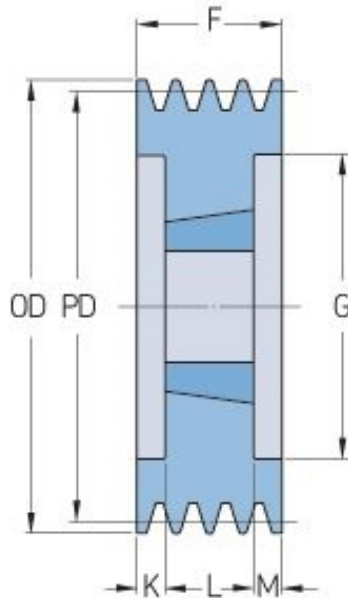

PHP 8SPC250TB

Pitch diameter (mm)	250
Outside diameter (mm)	259.6
Pulley type	3
Bushing no.	3535
Min. bore (mm)	35
Max. bore (mm)	90
F (mm)	213
G (mm)	198
K (mm)	62
L (mm)	89
M (mm)	62
H (mm)	-
Weight (kg)	29