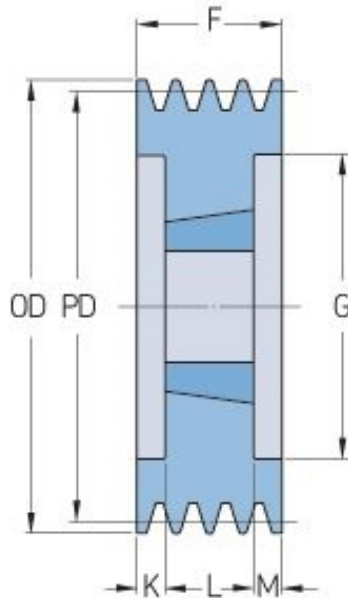

PHP 8SPC280TB

Pitch diameter (mm)	280
Outside diameter (mm)	289.6
Pulley type	3
Bushing no.	3535
Min. bore (mm)	35
Max. bore (mm)	90
F (mm)	213
G (mm)	228
K (mm)	62
L (mm)	89
M (mm)	62
H (mm)	-
Weight (kg)	36.1