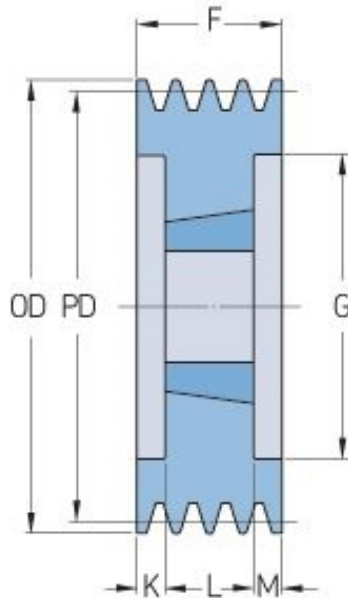

PHP 8SPC300TB

Pitch diameter (mm)	300
Outside diameter (mm)	309.6
Pulley type	3
Bushing no.	4040
Min. bore (mm)	40
Max. bore (mm)	100
F (mm)	213
G (mm)	207
K (mm)	55.5
L (mm)	102
M (mm)	55.5
H (mm)	-
Weight (kg)	37.1