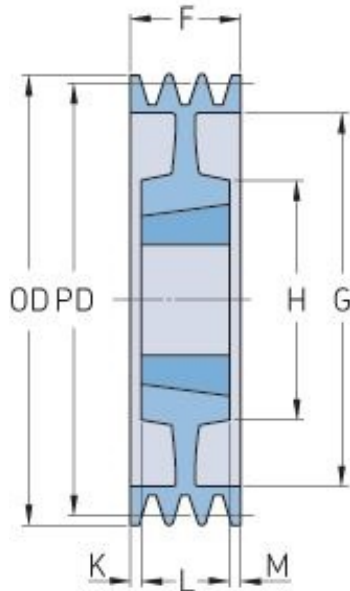

# PHP 8SPC335TB

Pitch diameter (mm)	335
Outside diameter (mm)	344.6
Pulley type	7
Bushing no.	4040
Min. bore (mm)	40
Max. bore (mm)	100
F (mm)	213
G (mm)	280
K (mm)	55.5
L (mm)	102
M (mm)	55.5
H (mm)	210
Weight (kg)	44