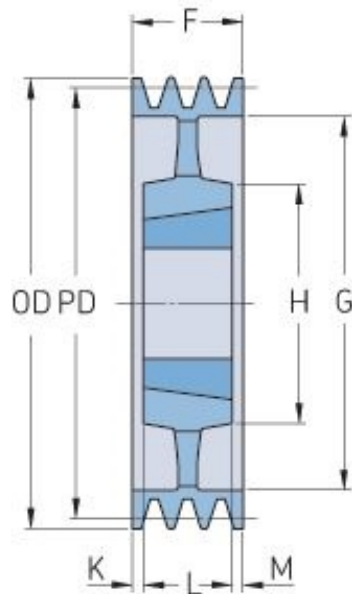

PHP 8SPC375TB

Pitch diameter (mm)	375
Outside diameter (mm)	384.6
Pulley type	5
Bushing no.	4545
Min. bore (mm)	55
Max. bore (mm)	110
F (mm)	213
G (mm)	324
K (mm)	49.5
L (mm)	114
M (mm)	49.5
H (mm)	242
Weight (kg)	54.5