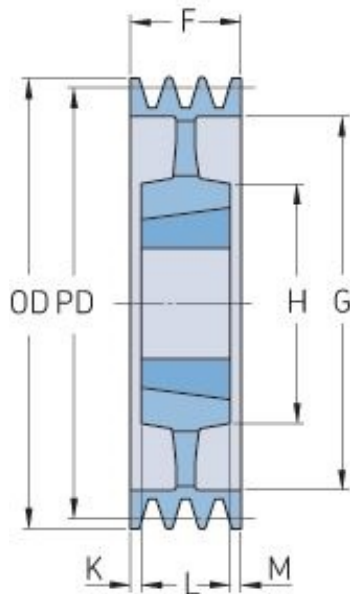

PHP 8SPC400TB

Pitch diameter (mm)	400
Outside diameter (mm)	409.6
Pulley type	5
Bushing no.	4545
Min. bore (mm)	55
Max. bore (mm)	110
F (mm)	213
G (mm)	348
K (mm)	49.5
L (mm)	114
M (mm)	49.5
H (mm)	242
Weight (kg)	58