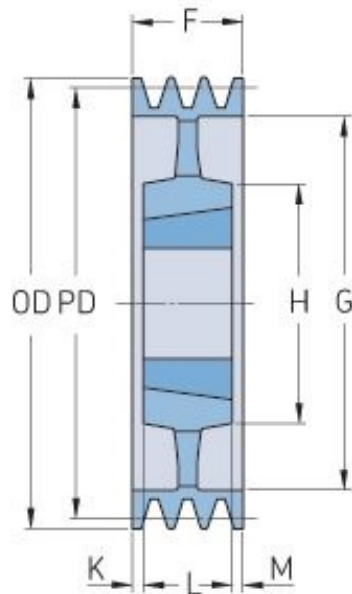

PHP 8SPC450TB

Pitch diameter (mm)	450
Outside diameter (mm)	459.6
Pulley type	5
Bushing no.	5050
Min. bore (mm)	70
Max. bore (mm)	125
F (mm)	213
G (mm)	394
K (mm)	43
L (mm)	127
M (mm)	43
H (mm)	267
Weight (kg)	70