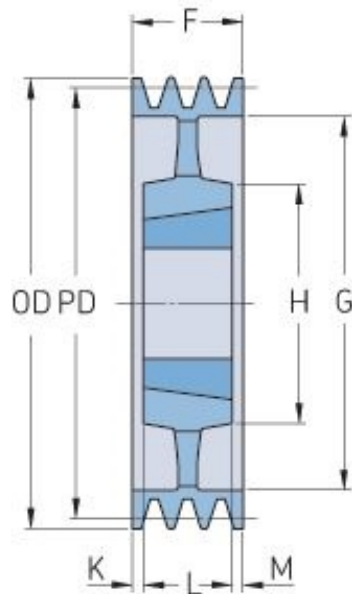

PHP 8SPC500TB

Pitch diameter (mm)	500
Outside diameter (mm)	509.6
Pulley type	5
Bushing no.	5050
Min. bore (mm)	70
Max. bore (mm)	125
F (mm)	213
G (mm)	444
K (mm)	43
L (mm)	127
M (mm)	43
H (mm)	267
Weight (kg)	82.5