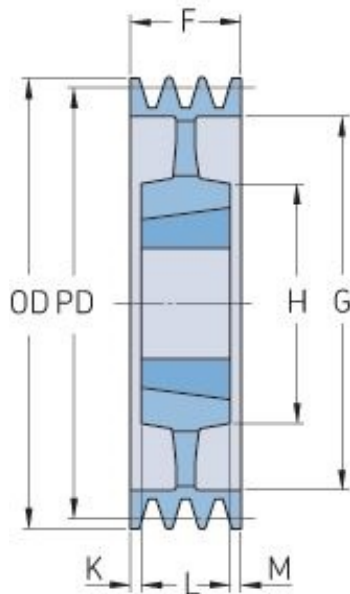

PHP 8SPC560TB

Pitch diameter (mm)	560
Outside diameter (mm)	569.6
Pulley type	5
Bushing no.	5050
Min. bore (mm)	70
Max. bore (mm)	125
F (mm)	213
G (mm)	504
K (mm)	43
L (mm)	127
M (mm)	43
H (mm)	267
Weight (kg)	94.5