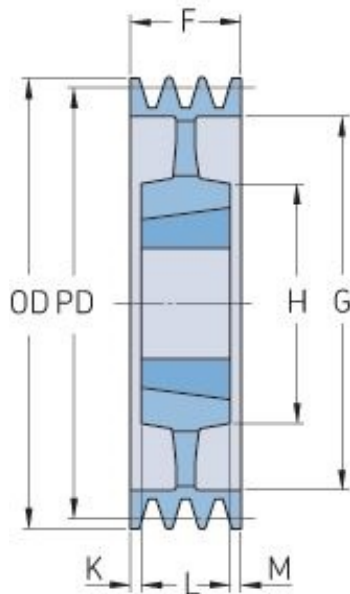

PHP 5SPB530TB

Pitch diameter (mm)	530
Outside diameter (mm)	537
Pulley type	5
Bushing no.	3525
Min. bore (mm)	35
Max. bore (mm)	90
F (mm)	101
G (mm)	487
K (mm)	-
L (mm)	89
M (mm)	12
H (mm)	170
Weight (kg)	39.2