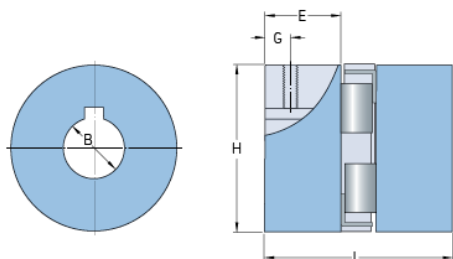

PHE L070HUB

| | |
|-------------------------------|------|
| Size | 70 |
| Position threaded hole G (mm) | 9.5 |
| Position threaded hole G (in) | 0.37 |
| Outer diameter H (mm) | 35 |
| Outer diameter H (in) | 1.38 |
| Maximum bore | 19 |
| Maximum bore (in) | - |
| Set screw | M6 |
| Length E (mm) | 19 |
| Length E (in) | 0.75 |
| Bore | 9 |
| Bore (in) | 0.35 |