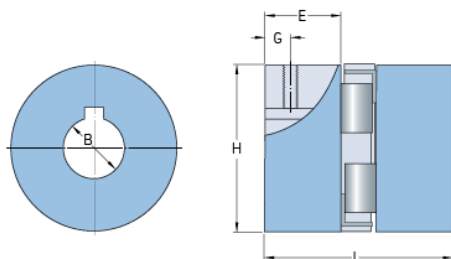

PHE L090HUB

| | |
|-------------------------------|------|
| Size | 90 |
| Position threaded hole G (mm) | 8.7 |
| Position threaded hole G (in) | 0.34 |
| Outer diameter H (mm) | 54 |
| Outer diameter H (in) | 2.13 |
| Maximum bore | 24 |
| Maximum bore (in) | - |
| Set screw | M6 |
| Length E (mm) | 21 |
| Length E (in) | 0.83 |
| Bore | 9 |
| Bore (in) | 0.35 |